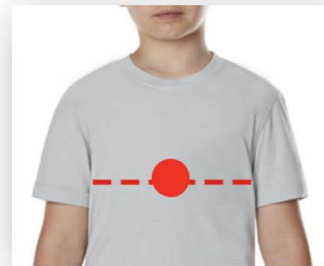

BOYS TOPS

SIZE/AGE	CHEST SIZE	
	CM	INCHES
SB	63 - 68cm	25 - 27"
MB	68 - 73cm	27 - 29"
LB	73 - 78.5cm	29 - 31"
6	58.5 - 61cm	23 - 24"
8	63.5 - 66cm	25 - 26"
10	68.5 - 73.5cm	27 - 29"
12	76 - 81.5cm	30 - 32"
14	81.5 - 86cm	32 - 34"

HOW TO MEASURE YOUR CHILD

CHEST

Measure around the fullest part of the chest making sure the measuring tape is straight and flat.

CHEST SIZE		
SIZE	CM	IN
XS	96 - 91.5cm	34 - 36"
S	94 - 99cm	37 - 39"
M	99 - 104cm	39 - 41"
L	104 - 109cm	41 - 43"
XL	109 - 114.5cm	43 - 45"
2XL	117 - 122cm	46 - 48"